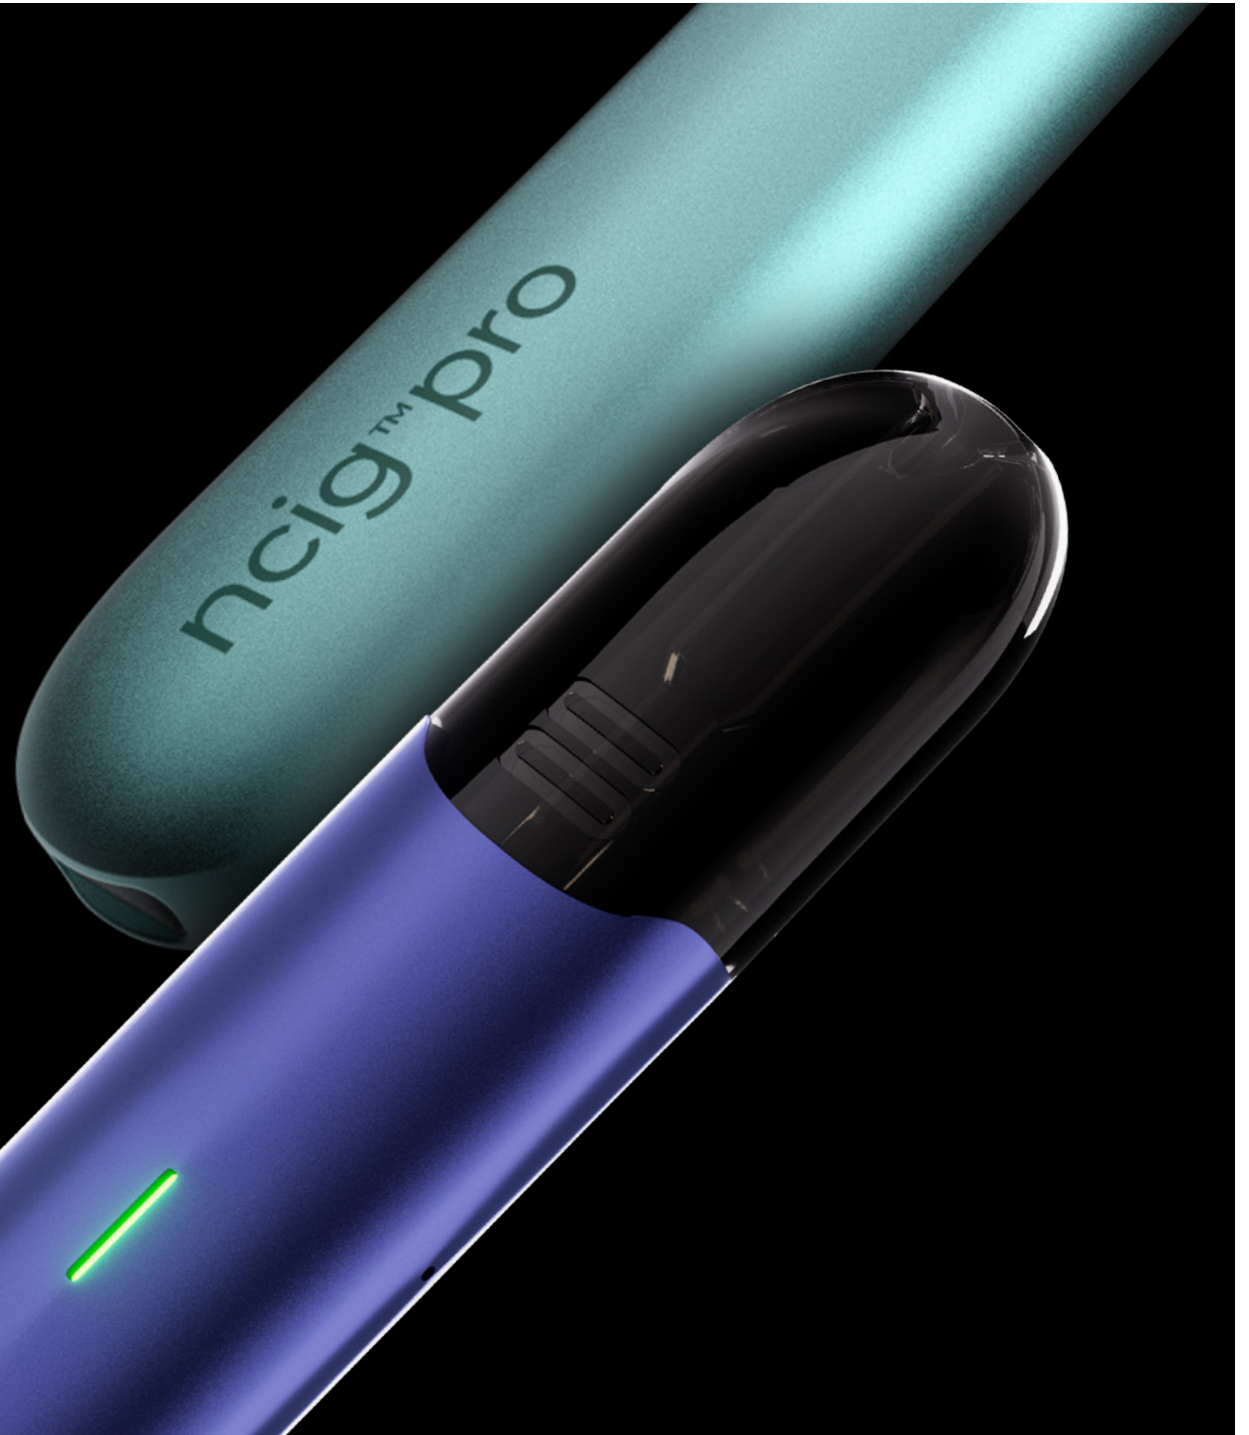

ncig™ pro

ncig™ pro

ncig™ pro

Prestasi unggul sepanjang hari.

Available in 4 premium colours.

● Sangria ● Tiffany ● Kendall ● Midnight

Experience ultimate all-day performance with ncig pro.

500mAh

Enhanced battery capacity.

New firing system.

Horizontal coil for purer flavour delivery.

Improved nicotine delivery.

Ergonomic body design.

25% more e-liquid per ncig™pod.

ncig™ pro

Child lock safety feature.

30-mins full charge.

ncig™ extra

Premium Accessories.

Electric Lime

Stealth Black

The skin and neck strap utilizes our proprietary Grav-Loc technology for fast and secure docking